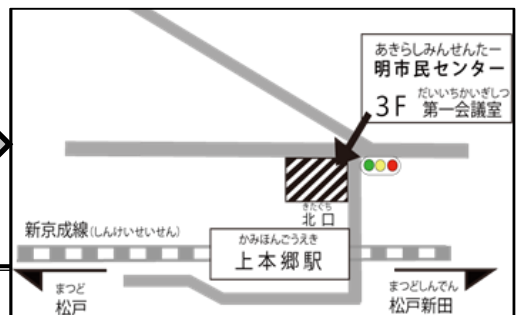

1. **【English】**
2. A Kokusai Yuko Room (International Friendship Room)
     Future Center
     : 4F Matsudo Bldg., 1307-1 Matsudo (a 5-minute walk from West Exit of Matsudo station)
   - B Matsudo City Tourism Association (2F)
     : 7-3 Honcho (a 5-minute walk from West Exit of Matsudo station)
   - C The Matsudo Chamber of Commerce and Industry Annex (1F)
     : 2060 Matsudo (a 7-minute walk from West Exit of Matsudo station)

1. **【中文】**
2. A 国际友好教室
     フューチャーセンター
     : 松戸市松戸 1307-1 松戸ビルディング 4 层(松戸电车站西口下车徒步 5 分)
   - B 松戸市観光協会: 松戸市本町 7-3 2 层(松戸电车站西口下车徒步 5 分)
   - C 松戸商工会议所 別館: 松戸市松戸 2060 1 层(松戸电车站西口下车徒步 7 分)

1. **明市民センター 3F Akira Shimin Center 3F 明市民中心 3 楼**
2. 住所: 松戸市上本郷2676 の6 (新京成線 上本郷駅 北口から徒歩1分)
   - Address: 2676-6Kamihongou(one minute walk from north exit of Kamihongou Station, Shinkeisei Line)
   - 明市民中心(3 层)(新京成線上本郷车站北口下车步行约 1 分钟)